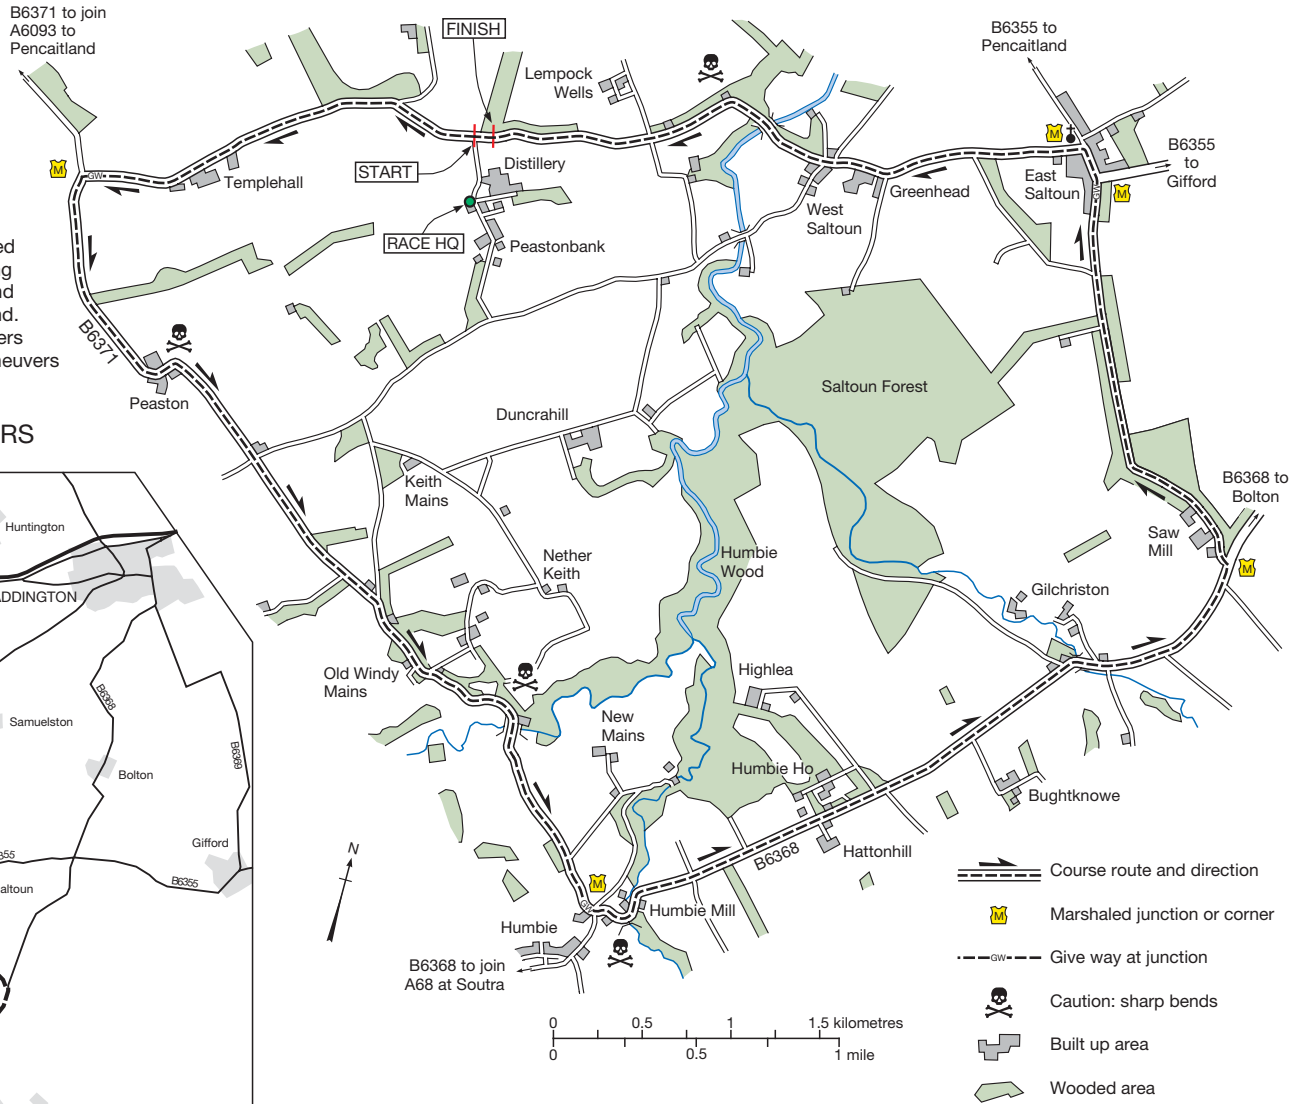

GLENKINCHIE 2 UP TEAM TIME TRIAL

Race Headquarters: Glenkinchie Whisky Distillery, [Bowling Club] East Lothian.
The Distillery is sign posted on all roads leading into East Lothian.

Course Description:
Start at T Junction [Distillery/ Peastonbank road end]. Head west on unclassified road to turn left at the junction onto the B6371 [Marshalled] and proceed south-east to Humbie. Take left onto B6368 at junction [Marshalled] just before Humbie. Turn left on to unclassified road [Marshalled] sign posted East Saltoun. Head straight on at next Junction when entering East Saltoun [Marshalled]. Then left onto unclassified road [Marshalled] to West Saltoun and back to start. Repeat lap to finish just before start line at the Distillery/Peastonbank road end. It's the rider's responsibility to know the course, as marshals are only present to ensure riders complete the course. Riders must obey the rules of the road at all times and ensure all maneuvers are performed safely and with due consideration to other road users.

GENERAL LOCATION OF COURSE AND RACE HEADQUARTERS (Course shown as pecked line)

- Course route and direction
- Marshaled junction or corner
- Give way at junction
- Caution: sharp bends
- Built up area
- Wooded area

Horizontal scale for profiles 0 0.5 1 1.5 kilometres
Vertical scale at X10 exaggeration 0 0.5 1 1.5 metres

Profile Of The Circuit Part Of The Course Circuit is approximately 11.5 miles to be completed 2 times